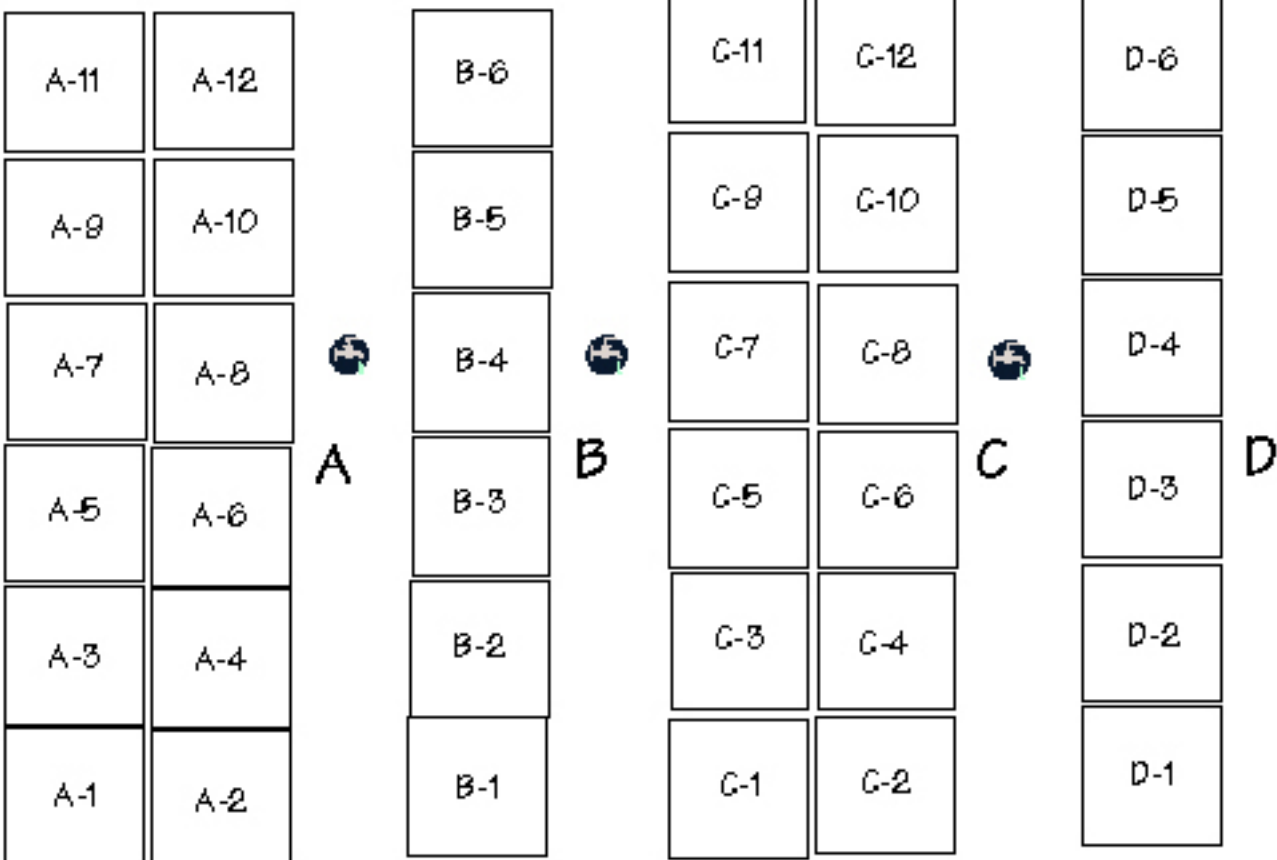

Langhorne Community Gardens

Garden Map

Common Area

Common Area

Common Area

S
t
o
n
e

D
r
i
v
e

↓ GREEN STREET ↓

*Diagram not to scale